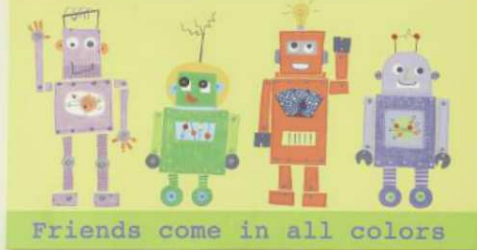

**Zombuddiez**, from **OHIYA**, is a cute and creepy plush character with dark eyes and green skin. The line of crass characters is designed to mirror the unique qualities within each and every one of us.

The **Howly Owls** friends are the newest addition to the **PIGGY WIGGIES** family. Take Howly Owl everywhere you go with the Howly Owl key chain. Each owl comes with a name and a story.

**FOLKMANIS** cuddly **American Alligator Puppet** encourages imaginative play and creative thinking with its realistically rendered scales and soft plastic teeth. The lifelike puppet measures 31 inches long.

Super Sprowtz introduces plush puppets that go along with previously released *Super Sprowtz* books. Colby Carrot, Brian Broccoli, Erica Eggplant, Suzy Sweetpea, Todd Tomato, Sammy Spinach, Oliver Onion & Gita Garlic, Miki Mushroom, and Zach Zucchini all have super powers, and their stories are designed to help kids get excited about eating their vegetables.

THE LITTLE ACORN presents a tooth fairy option for little boys with its line of **Tooth Fairy Pillows**. The tiny pocket on each pillow doubles as a pocket for the lost tooth and treasures as well as for notes and treats. Tooth Fairy Pillows are available in Robot, Tiger, Elephant, and Owl varieties.