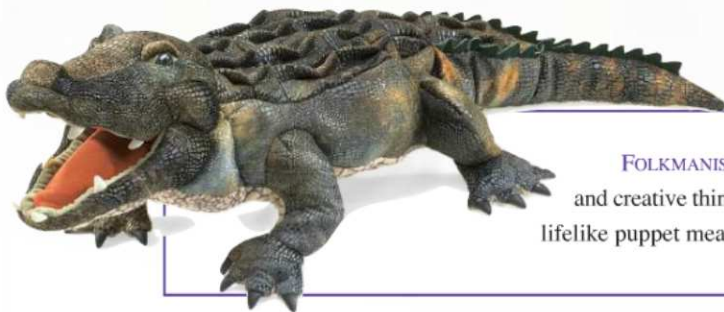

FOLKMANIS cuddly **American Alligator Puppet** encourages imaginative play and creative thinking with its realistically rendered scales and soft plastic teeth. The lifelike puppet measures 31 inches long.