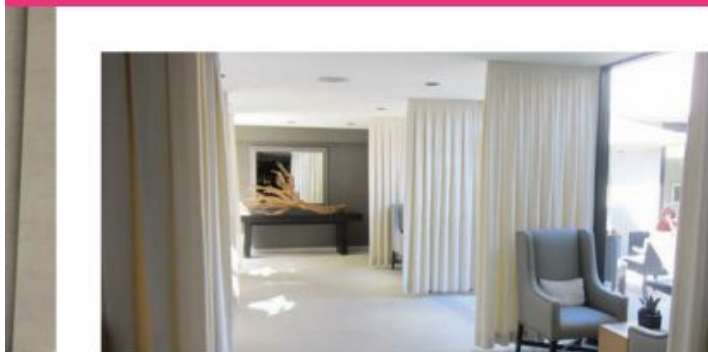

PLACES

BY MERILEE KERN

It's definitely a luxurious bliss.

Eat, Drink, Play

For food and drinks, there are a number of choices, including the OnSunset Restaurant. Executive Chef Olivier Rousselle commands this restaurant, which delivers sumptuous California-French cuisine for lunch and dinner daily, as well as an elegant Jazz Brunch on Sunday.

When you're ready for activity, there is plenty to choose from. Enjoy a tennis lesson with a former touring professional, lay by the beautiful pool, workout at a variety of fitness classes, or, our favorite, spend time at The Luxe Spa.

At the spa, amid a Zen den ambiance, the staff transports guests into a world of tranquility with an array of revitalizing facials, beauty, and body treatments. Hot Oil Head and Neck Massages, Green Peel Facials, and Lymphatic Massages are among the specialty offerings.

Even four-legged guests can receive a doggle massage! Dogs that are less than 50 pounds are, in fact, welcomed hotel guests.

It's definitely a luxurious bliss.

The Luxe Hotel Sunset Boulevard is located at 11461 Sunset Blvd., Los Angeles, CA 90049; www.luxesunset.com.

"The Luxe List" executive editor Merilee Kern scours the luxury marketplace for exemplary travel experiences, extraordinary events, and notable products and services. Follow her on Twitter, www.twitter.com/luxelisteditor, or Facebook, www.facebook.com/theluxelist.

emotions have a language of their own

Every thought creates a positive or negative outcome.

Reframe your thoughts to create the life YOU deserve!
Call for a free consultation.

Linda M. McCarthy, Ph.D.
life strategist

7150 E. Camelback Road, Suite 444 - Scottsdale, AZ 85251
(480) 477-8020 - www.newdirectioncoaching.com

Posh Salon & Spa

Back to School Special!

Kid's Cut	Cut & Partial Highlight	Men's Cut
$15	$99	$22

Any other hair services are now 20% off!
Call today to book your appointment!

480.473.3600
10401 E. McDowell Mountain Ranch Rd.
Scottsdale, AZ 85255
www.poshmmr.com