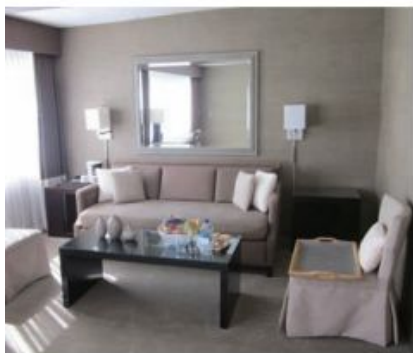

PLACES

BY MERILEE KERN

It's definitely a luxurious bliss.

Eat, Drink, Play

For food and drinks, there are a number of choices, including the OnSunset Restaurant. Executive Chef Olivier Rousselle commands this restaurant, which delivers sumptuous California-French cuisine for lunch and dinner daily, as well as an elegant Jazz Brunch on Sunday.

When you're ready for activity, there is plenty to choose from. Enjoy a tennis lesson with a former touring professional, lay by the beautiful pool, workout at a variety of fitness classes, or, our favorite, spend time at The Luxe Spa.

At the spa, amid a Zen den ambiance, the staff transports guests into a world of tranquility with an array of revitalizing facials, beauty, and body treatments. Hot Oil Head and Neck Massages, Green Peel Facials, and Lymphatic Massages are among the specialty offerings.

Even four-legged guests can receive a doggle massage! Dogs that are less than 50 pounds are, in fact, welcomed hotel guests.

It's definitely a luxurious bliss.

The Luxe Hotel Sunset Boulevard is located at 11461 Sunset Blvd., Los Angeles, CA 90049; www.luxesunset.com.

"The Luxe List" executive editor Merilee Kern scours the luxury marketplace for exemplary travel experiences, extraordinary events, and notable products and services. Follow her on Twitter, www.twitter.com/luxelisteditor, or Facebook, www.facebook.com/theluxelist.

emotions have a language of their own

Every thought creates a positive or negative outcome.

Reframe your thoughts to create the life YOU deserve!
Call for a free consultation.

Linda M. McCarthy, Ph.D.
life strategist

7150 E. Camelback Road, Suite 444 - Scottsdale, AZ 85251
(480) 477-8020 - www.newdirectioncoaching.com

Posh Salon & Spa

Back to School Special!

Kid's Cut	Cut & Partial Highlight	Men's Cut
$15	$99	$22

Any other hair services are now 20% off!
Call today to book your appointment!

480.473.3600
10401 E. McDowell Mountain Ranch Rd.
Scottsdale, AZ 85255
www.poshmmr.com